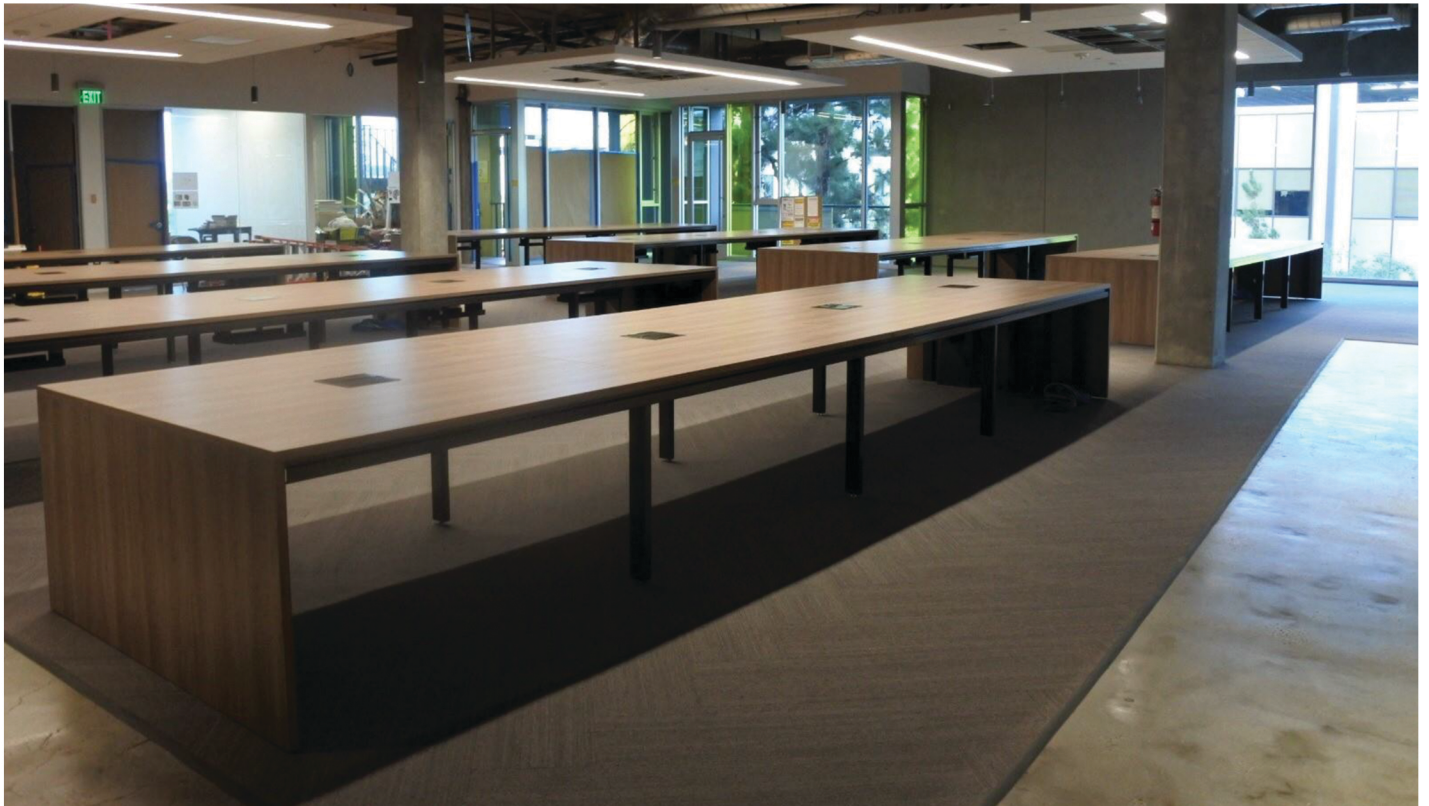

R1D

MULLENLOWE
GROUP

64 basiq desk sets

info@r1-d.com | 888.882.1225 | r1-d.com | 449 E Alondra Blvd., Gardena, CA 90248