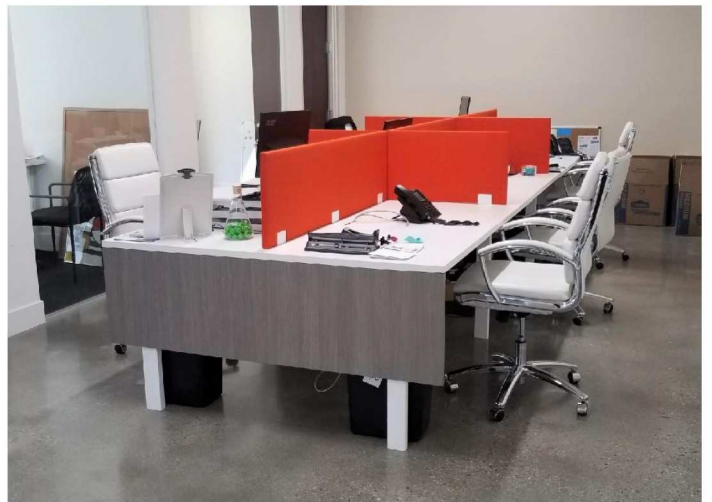

bāsiq
desk system

R1D

A moment of clarity after months of redefining the same old thing and in that moment the basiq desk was born. With one eye keenly focused on affordability and the other on simplicity of design and style, the expandable basiq desk system becomes the singular answer to the age-old questions 'How fast and how cheap?'

Included in the price of every desk comes cable management and our proprietary R1Duplex+ 20 Amp Power Distribution Unit, each with 4 Grounded Receptacles, two 4.8 Amp High Speed USB Chargers and two RJ45 Keystones, delivering ample power and utility to every desk.

Available in an array of colors, finishes and sizes there is nothing standard about the basiq desk system because your order is made to order and you can have it any way you want it; rare or medium but always well done.