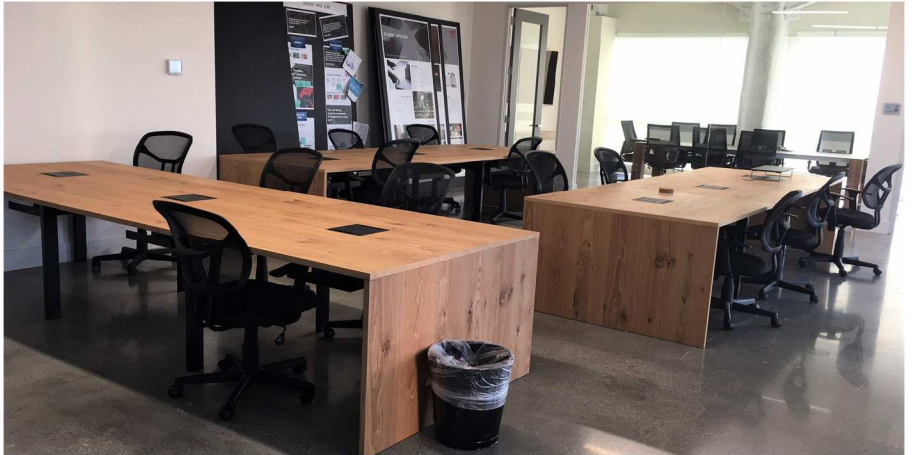

bāsiq
desk system

R1D

A moment of clarity after months of redefining the same old thing and in that moment the basiq desk was born. With one eye keenly focused on affordability and the other on simplicity of design and style, the expandable basiq desk system becomes the singular answer to the age-old questions 'How fast and how cheap?'

Included in the price of every desk comes cable management and our proprietary R1Duplex+ 20 Amp Power Distribution Unit, each with 4 Grounded Receptacles, two 4.8 Amp High Speed USB Chargers and two RJ45 Keystones, delivering ample power and utility to every desk.

Available in an array of colors, finishes and sizes there is nothing standard about the basiq desk system because your order is made to order and you can have it any way you want it; rare or medium but always well done.