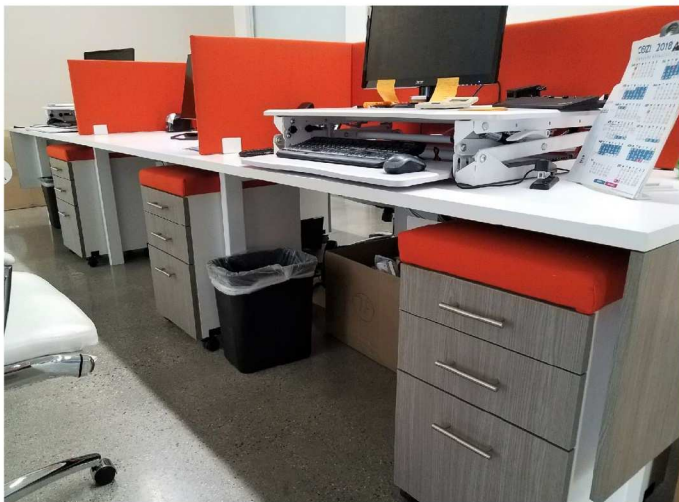

bāsiq
desk system

R1D

A moment of clarity after months of redefining the same old thing and in that moment the basiq desk was born. With one eye keenly focused on affordability and the other on simplicity of design and style, the expandable basiq desk system becomes the singular answer to the age-old questions 'How fast and how cheap?'

Included in the price of every desk comes cable management and our proprietary R1Duplex+ 20 Amp Power Distribution Unit, each with 4 Grounded Receptacles, two 4.8 Amp High Speed USB Chargers and two RJ45 Keystones, delivering ample power and utility to every desk.

Available in an array of colors, finishes and sizes there is nothing standard about the basiq desk system because your order is made to order and you can have it any way you want it; rare or medium but always well done.